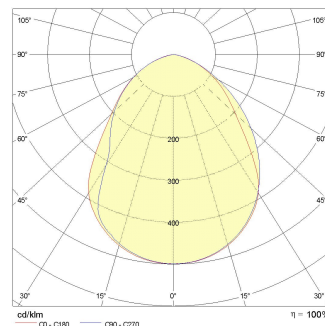

PADO 600

Part number	304086
Lampholder:	LED
Light Source:	LED
Wattage:	20 W
Finish:	GR-94 / Metallic grey / Textured
Insulation class:	I
Degree of protection:	IP65
IK-J-xxIP:	IK05 0.70J xx3
CRI:	80
Kelvin:	4000
Power factor:	$\text{COS}\phi \geq 0,9$
Optic:	SYMMETRIC EXTRA WIDE REFLECTOR
Lightsource lumen output:	2061 lm
Luminaire lumen output:	1160 lm
L:	L80
B:	B10
Lifetime:	60000 h
Ta MIN luminaire:	-20°
Ta MAX luminaire:	35°

Photometric data

Technical drawings